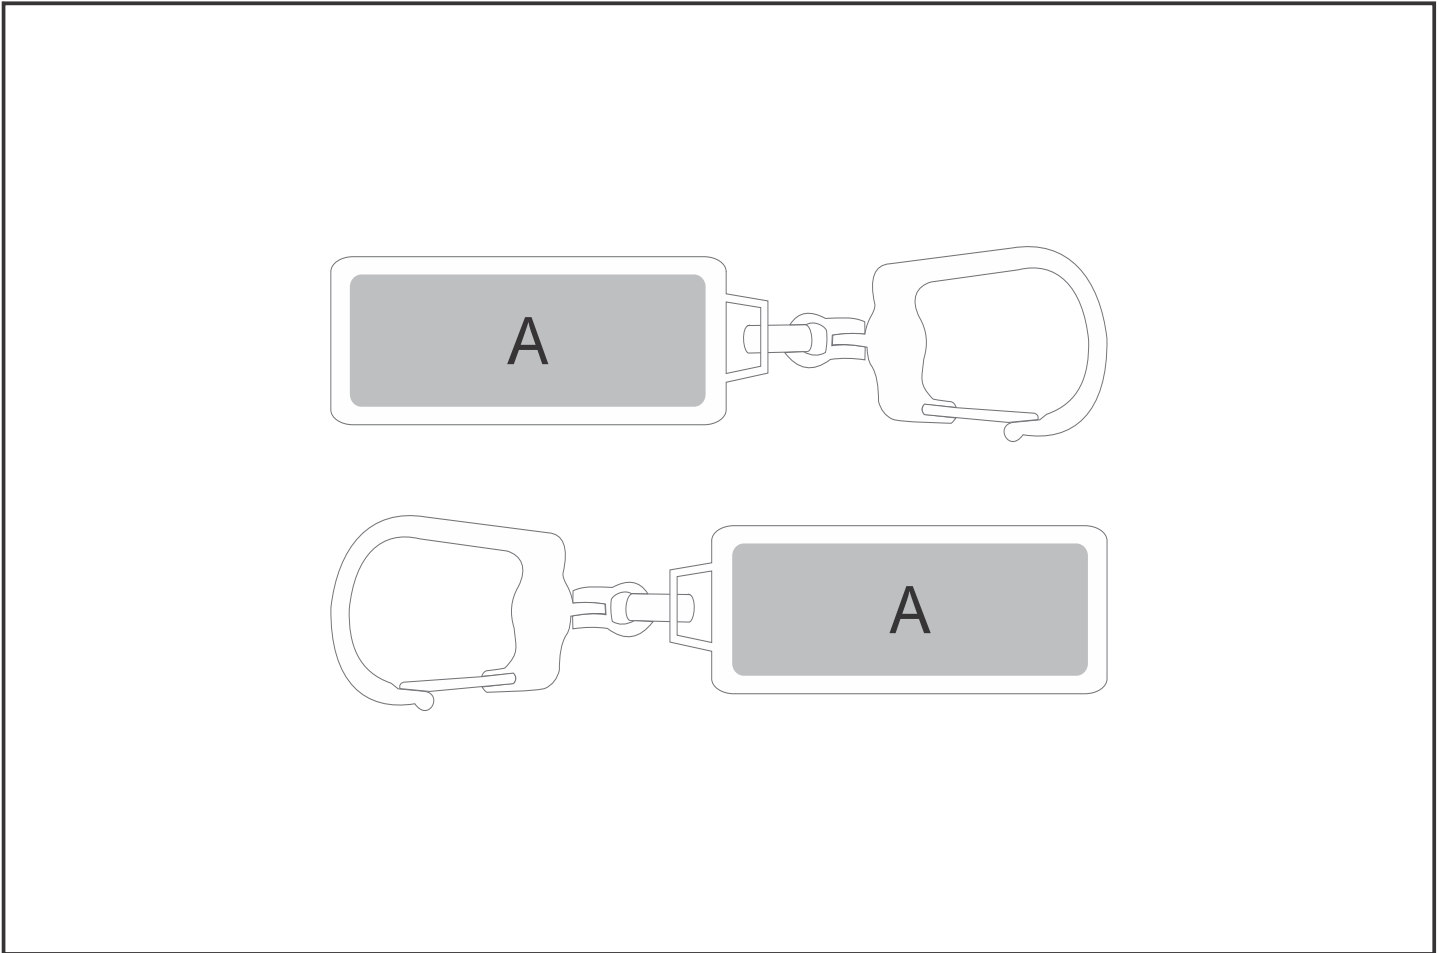

# KH-729

Altitude Rectify Dome Keyholder

**Need to know:**

**Branding Options:**

| Position | Branding Method (Branding Code) | No. of Colours | Dimension             |
|----------|---------------------------------|----------------|-----------------------|
| A        | Digital Dome Sticker (DB)       | Full Colour    | 46mm wide x 16mm high |